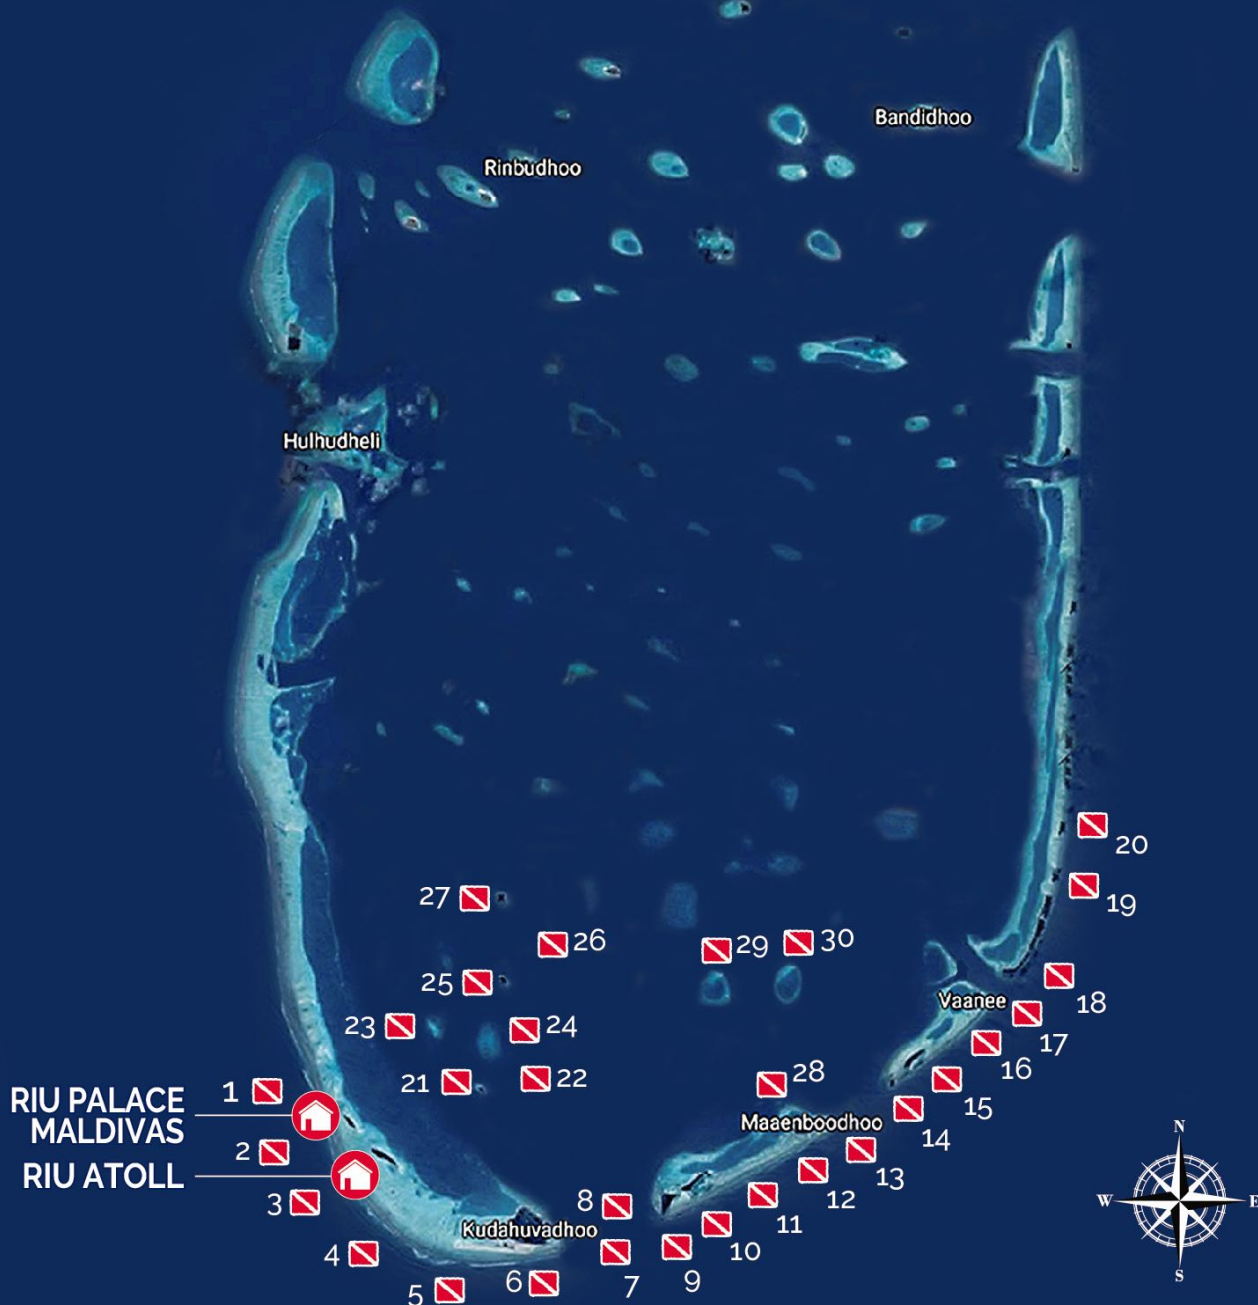

# DHAALU ATOLL

## DIVING MAP

RIU PALACE  
MALDIVAS  
RIU ATOLL

- |                    |                          |                         |                       |
|--------------------|--------------------------|-------------------------|-----------------------|
| 1-Bodufushi Faru   | 9-Enboodhoo Kanmathi     | 17- Vaanee Kanmathi     | 25-Vallalhohi         |
| 2-Kendhigandu Faru | 10-Enboodhoo Faru        | 18-Kandinma Faru        | 26-Vallalhohi Thila   |
| 3-Maafushi Faru    | 11-Niyama House Reef     | 19-Thilabolhufushi Faru | 27-Minimasgali        |
| 4-Dhe Faru         | 12-Maaenboodhoo Faru     | 20-Naibukalofushi Faru  | 28-Maaenboodhoo Thila |
| 5-Bodugaamuli      | 13-Maaenboodhoo Kanmathi | 21-Valla                | 29-Vhali Thila        |
| 6-Kudahuvadho Faru | 14-Hibaru Thila          | 22-Valla Thila          | 30-Mass Thila         |
| 7-Bodu Thila       | 15-Issari Faru           | 23-Kahanbugali          |                       |
| 8-Kandu Thila      | 16-Vaanee Faru           | 24-Maafaigaa            |                       |